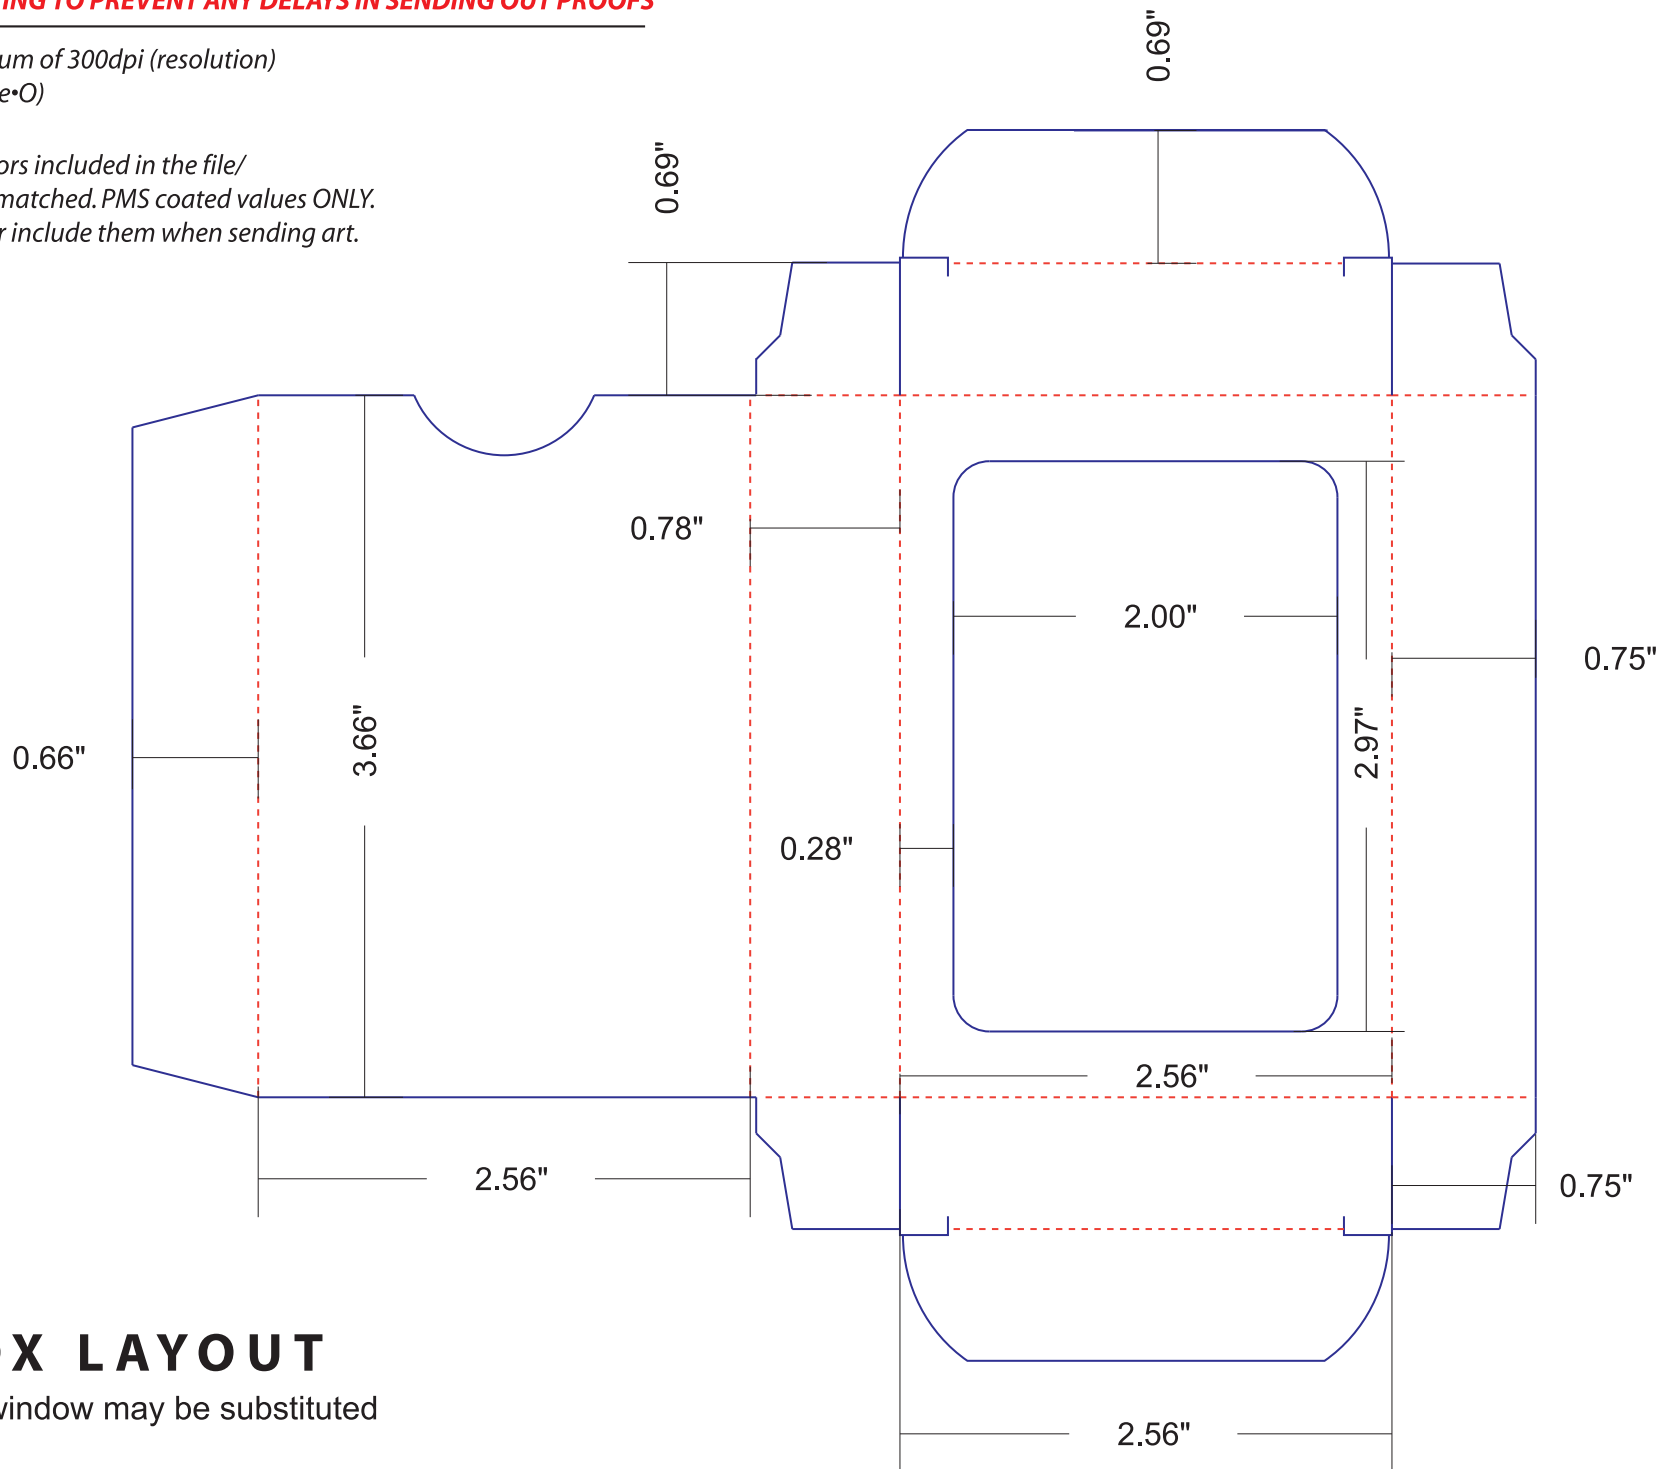

**PLEASE NOTE THE FOLLOWING TO PREVENT ANY DELAYS IN SENDING OUT PROOFS**

- Images need to be a minimum of 300dpi (resolution)
- Outline all fonts (Shift•Apple•O)
- Make a note of the PMS colors included in the file/  
what PMS colors you want matched. PMS coated values ONLY.
- Embed all linked files and/or include them when sending art.

## POKER BOX LAYOUT

Use with window, no window may be substituted  
DIMS +/- 0.01"